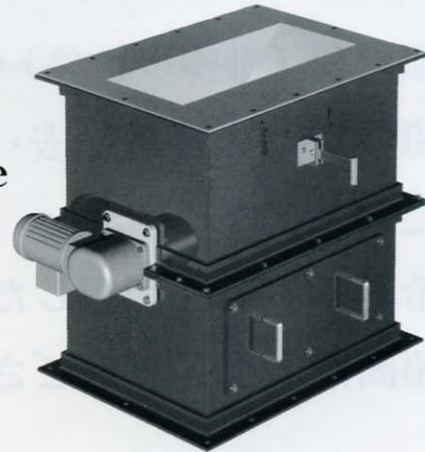

MAGNETEC JAPAN LTD.

DRUM SEPARATOR

- Drum Separators offer Automatic Removal of Conductive Metal in The Power or Particle and Provide Constant Self-Cleaning Simultaneously.

(Super Powerful Magnet: Rare Earth Magnet)

Model	A (mm)	B (mm)	C (mm)	D (mm)	Capacity (m ³ /h)	Weight (kg)	EL.Motor (kw)
MDSK-3030	300	450	600	700	22	127	0.4
MDSK-3040	400	550			32	177	
MDSK-3050	500	650			41	231	
MDSK-4040	400	550	700	800	48	222	0.4
MDSK-4050	500	650			61	295	
MDSK-4060	600	750			75	315	
MDSK-5050	500	650	800	900	82	416	0.75
MDSK-5060	600	750			100	488	
MDSK-5070	700	850			127	550	